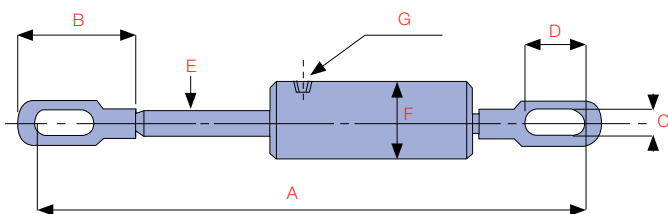

* Nominal Cylinder Capacity in ton - see kN values for actual capacity

B
CYLINDERS

Did you know...
The *P-2200A* lightweight aluminium hand pump is the perfect choice when portable manual power is desired.

| Model Number | Base Thread | Piston Rod Thread |
|--------------|------------------|-------------------|
| RAP-106 | M28 x 2 female | M28 x 2 female |
| RAP-206 | M39 x 3 female | M39 x 3 male |
| RAP-306 | M45 x 2.5 female | M45 x 2.5 male |
| RAP-506 | M50 x 3 female | M50 x 3 male |

| A | B | C | D | E | F | G | Weight (kg) | Model Number | Handle Type |
|----------------------|--------------------|------------------------|------------------------|--------------------------|------------------------|------------------|-------------|--------------|-------------|
| Extended Height (mm) | Clevis Length (mm) | Clevis Eye Height (mm) | Clevis Eye Length (mm) | Piston Rod Diameter (mm) | Cylinder Diameter (mm) | Port Thread Type | | | |
| 763 | 171 | 30 | 115 | 40 | 88 | 3/8"-NPTF | 10.3 | RAP-106 | ♣ |
| 807 | 215 | 35 | 120 | 45 | 108 | 3/8"-NPTF | 13.5 | RAP-206 | ♣ |
| 849 | 226 | 44 | 110 | 50 | 125 | 3/8"-NPTF | 19.0 | RAP-306 | ♣ |
| 897 | 273 | 50 | 150 | 54 | 158 | 3/8"-NPTF | 34.0 | RAP-506 | ♣ |

HANDLE TYPES: ♣ WELDED ♦ EYEBOLT ♥ REMOVABLE STRAP HANDLE ♣ THREAD