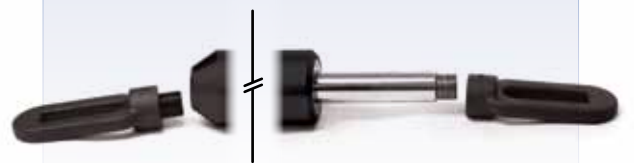

THE **RAP-SERIES** IS A LIGHTWEIGHT SPRING RETURN ALUMINIUM PULL CYLINDER USED IN STEEL STRUCTURAL WORKS, SHIP BUILDING AND TOWER TENSIONING.

All RAP-Series cylinders feature a hard chrome steel piston rod and bronze overlay on the piston bearing area. Clevis eyes can be removed to allow use of the body and piston rod threads.

* Nominal Cylinder Capacity in ton - see kN values for actual capacity

B
CYLINDERS

Did you know...
The *P-2200A* lightweight aluminium hand pump is the perfect choice when portable manual power is desired.

| Model Number | Base Thread | Piston Rod Thread |
|--------------|------------------|-------------------|
| RAP-106 | M28 x 2 female | M28 x 2 female |
| RAP-206 | M39 x 3 female | M39 x 3 male |
| RAP-306 | M45 x 2.5 female | M45 x 2.5 male |
| RAP-506 | M50 x 3 female | M50 x 3 male |

HANDLE TYPES: ♣ WELDED ♦ EYEBOLT ♥ REMOVABLE STRAP HANDLE ♣ THREAD