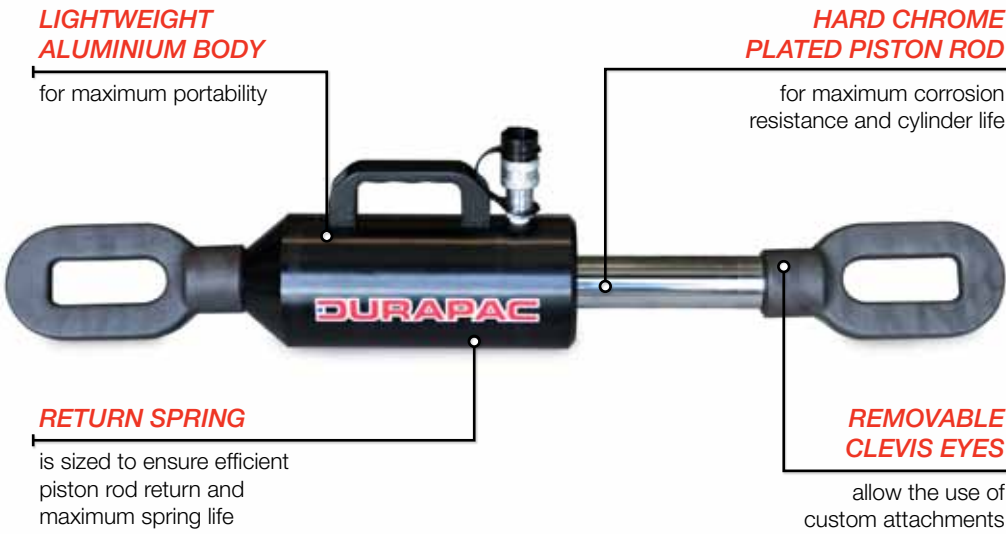

THE **RAP-SERIES** IS A LIGHTWEIGHT SPRING RETURN ALUMINIUM PULL CYLINDER USED IN STEEL STRUCTURAL WORKS, SHIP BUILDING AND TOWER TENSIONING.

All RAP-Series cylinders feature a hard chrome steel piston rod and bronze overlay on the piston bearing area. Clevis eyes can be removed to allow use of the body and piston rod threads.

* Nominal Cylinder Capacity in ton - see kN values for actual capacity

B
CYLINDERS

Did you know...
The *P-2200A* lightweight aluminium hand pump is the perfect choice when portable manual power is desired.

HANDLE TYPES: ♣ WELDED ♦ EYEBOLT ♥ REMOVABLE STRAP HANDLE ♣ THREAD