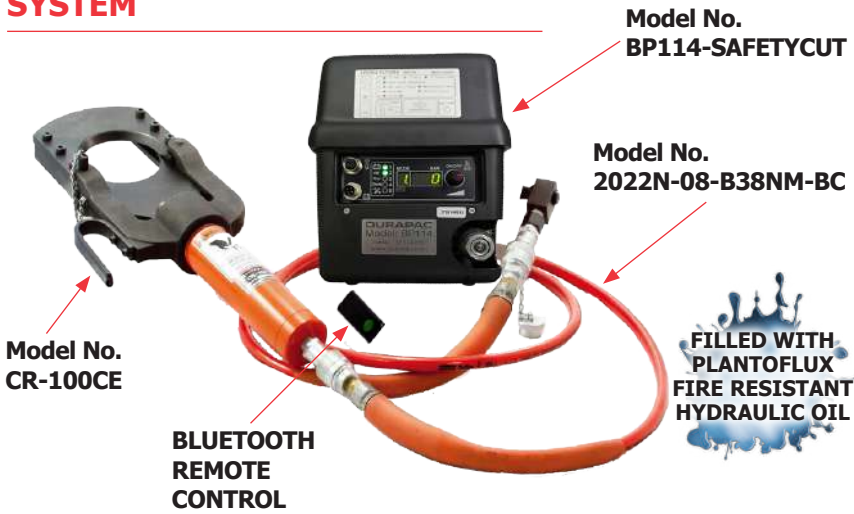

**BLUETOOTH REMOTE CONTROLLED SAFETY CUTTING SYSTEM**

**CUTTING HEAD**

FORCE **107kN**  
CAPACITY **100mm Blade Opening**

**BATTERY PUMP**

PRESSURE **700Bar @ 0.8L/min VARIABLE**  
RESERVOIR **1.2L**  
Weight **8.5 kg**  
HOSE LENGTH **8m**  
POWER SOURCE **Internal Battery**

ITEMS SOLD SEPERATELY, REFER TABLE BELOW

Model No.	Description
<b>BP-114 - SAFETY CUT</b>	Remote Battery pump with Cejn male coupler half. Tagged & filled with Plantoflux fire resistant hydraulic oil shown in picture above
<b>CR-100CE</b>	Remote hydraulic cable cutter with Cejn male coupler half. Cuts up to 100mm diameter steel wire armour cable
<b>2022N-08-B38NM-BC</b>	8m high pressure non-conductive hose assembly with Cejn female coupler half each end. Tagged & filled with Plantoflux fire resistant hydraulic oil shown in picture above
<b>CR100EK</b>	Earthing Kit shown below

**SPECIFICATIONS**

For safety cutting of cables (spiking) up to 100mmOD.

**FEATURES**

This cable cutting and spiking system proves dead cables and cuts them in one controlled operation using full cordless bluetooth remote control ensuring optimum operator safety.

The battery powered pump provides total system portability. The pump unit can be utilised to operate compression heads and other single acting tools. This system is proven reliable and accepted by power authorities and contractors Australia wide, with product service and spares support available Australia wide.