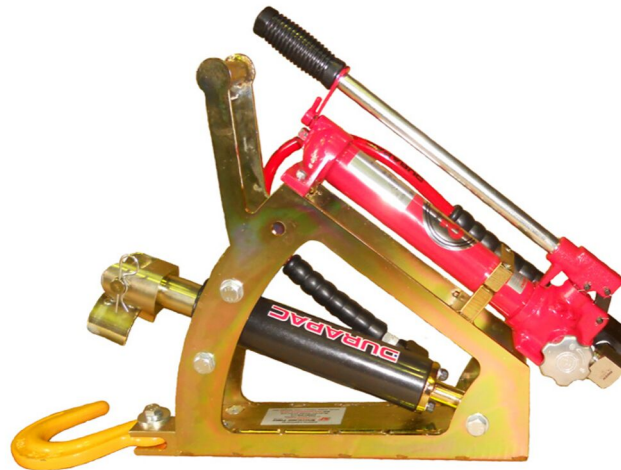

## PS-1 Hydraulic Post Straightener

Featuring a rugged all steel Australian made yellow zinc plated frame and high quality Durapac and Riken hydraulics, this hydraulic post straightener is capable of straightening steel sign posts up to 50mm / 2" nominal bore or 63mm outside diameter.

### Specifications

<b>Dimensions</b>	470mm x 480mm x 80mm (HxLxW) including carry handle
<b>Weight</b>	21 kg
<b>Straightening Force</b>	10 Tonnes / 101kN

### Features

- Rugged Australian-made all steel frame.
- High quality Durapac and Riken Hydraulics.
- This hydraulic post straightener is designed to straighten sign posts that are bent at ground level.

## Usage

These hydraulically powered pole straighteners are mainly used by councils and contractors to mending sign poles damaged by the public, usually from vehicle accidents.

Uses include but are not limited to straightening: speed limit sign poles, parking meter poles, street name sign poles, highway signs and any other pipe or tube mending application where the integrity of the wall is not important.