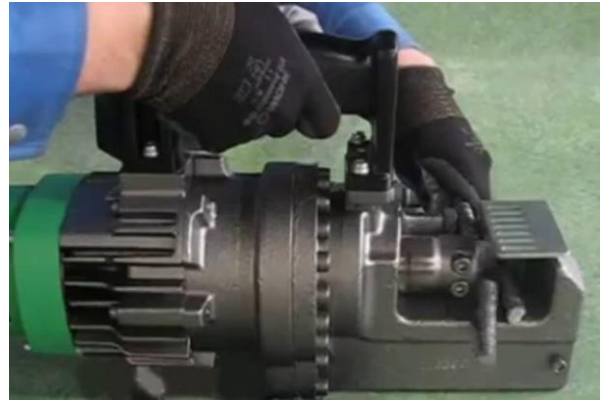

### SPECIFICATIONS

Model No.	DC25W
Max. Rebar Diameter	25mm (1")
Cutting Speed	4 sec
Max. Tensile Strength	650N/mm <sup>2</sup>
Power Supply	Single Phase
Voltage	230V
Power Input	2000W
Weight	22.0kg
Dimensions (mm)	525 x 145 x 250

Double-insulation heavy-duty cutters that cuts rebar up to 25mm.

### FEATURES

- Suited to Larger Construction Jobs as well as Small Fabrication Shops
- Top Handle Style
- Heavy Duty 25mm Rebar Cutter
- High Quality Japanese Manufacture