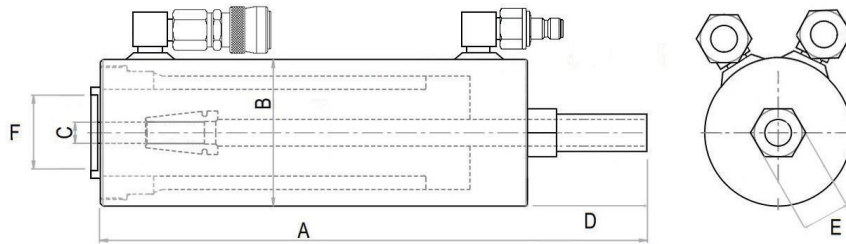

POWERSTRESS

MONO STRAND STRESSING JACKS – FRONT GRIPPING

Powerstress Mono Strand Stressing Jacks are front gripping jacks suitable for 12.7 & 15.2mm strand.

- Easy to insert jack onto strand in constricted space
- Useful for removing slackness in long strands
- Used for rock bolting and post tensioning operations

FEATURES

- High quality jack with chrome piston, centre tube, bronze ram follower, bronze gland nut inlay and high quality seals
- Rear facing pressure and return ports 3/8 NPT Female
- Fitted with Cejn flat face snap couplers and aluminium dust caps
- Supplied with one set of wedges 12.7mm (15.2mm also available upon request)
- All spares available at reasonable price
- Factory tested to ISO 10100 specification with ISO 9001 traceability

SPECIFICATIONS

Model No.	Capacity (ton/kN)	Stroke	Working Pressure at Capacity	Effective Area (cm ²)	Weight with Couplings (kg)	Weight w/o Coupling (kg)
CH106DA-PRE	10 / 98	150	10T at 552 Bar	18.14	8.3	7.85